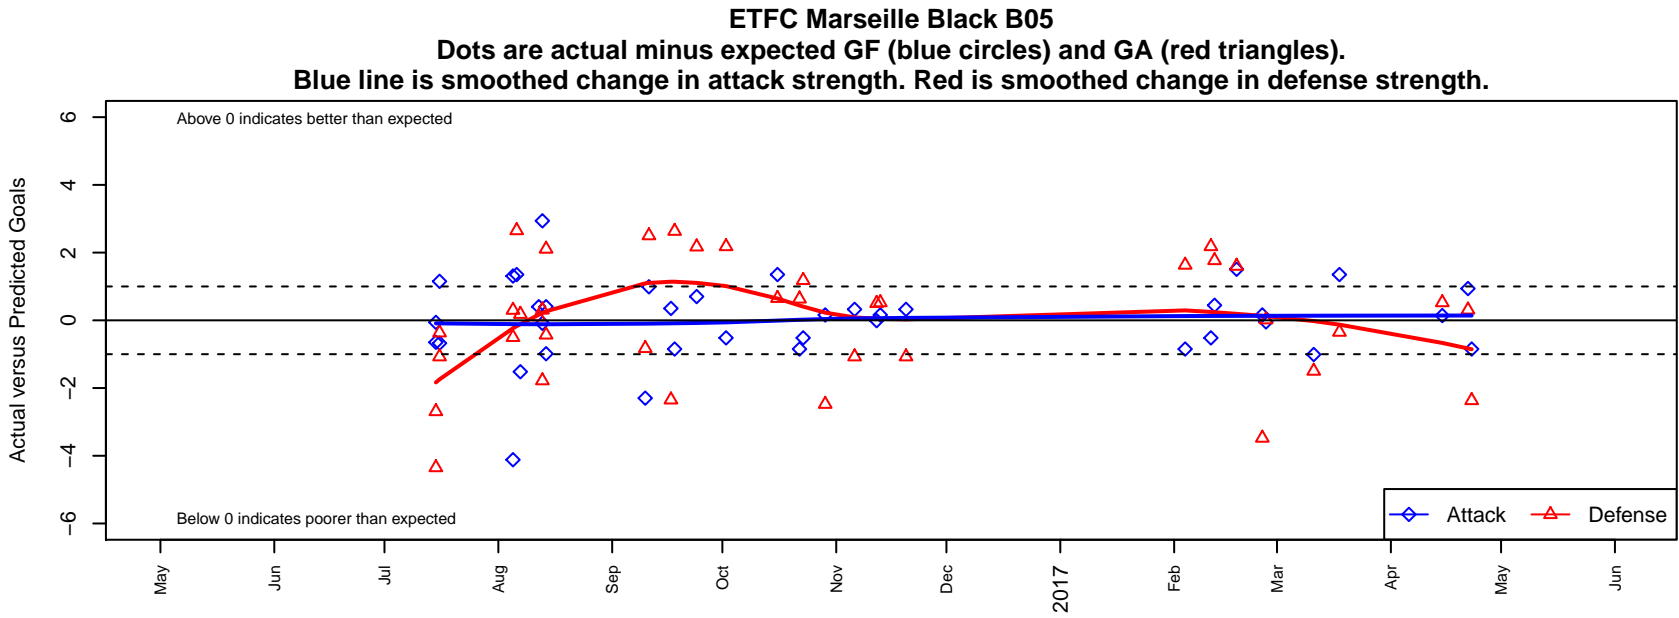

ETFC Marseille Black B05

Eugene Timbers FC
 Eugene, OR
 B05 total strength=860
 attack=1.81 defense=0.84
 fall league = PTT B05 Premier Green
 spr league = Spr OYS B05 Premier Green

alt names used:
 ETFC 05B Marseille Black
 ETFC MARSEILLE BLACK (OR)
 ETFC 05B Marseille Black
 ETFC 05B Marseille Black
 ETFC 05B Marseille Black
 ETFC 05B Marseille Black

Venues played:
 2016 Beaverton Cup BU12 Gold
 2016 Mt Hood Challenge U12 Gold
 2016 Bend Premier Cup Diego Valeri (Gold) Di
 2016 PTT B05 Premier Green
 2016 Spr OYS B05 Premier Green
 2016 OYS State Cup B05

**attack and defense variance (black dot)
relative to other teams
and top 10 in region**

**attack and defense rating
relative to others at age
and all opponents in last 13 months**

Performance relative to 13 month average