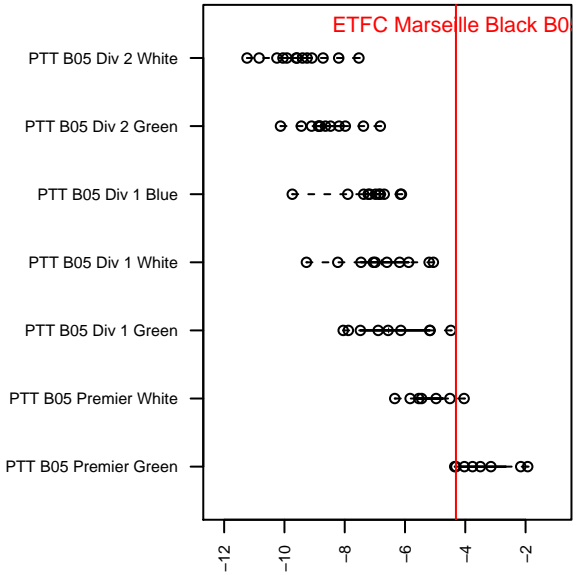

ETFC Marseille Black B05

Eugene Timbers FC
 Eugene, OR
 B05 total strength=860
 attack=1.81 defense=0.84
 fall league = PTT B05 Premier Green
 spr league = Spr OYS B05 Premier Green

alt names used:
 ETFC 05B Marseille Black
 ETFC MARSEILLE BLACK (OR)
 ETFC 05B Marseille Black
 ETFC 05B Marseille Black
 ETFC 05B Marseille Black
 ETFC 05B Marseille Black

Venues played:
 2016 Beaverton Cup BU12 Gold
 2016 Mt Hood Challenge U12 Gold
 2016 Bend Premier Cup Diego Valeri (Gold) Di
 2016 PTT B05 Premier Green
 2016 Spr OYS B05 Premier Green
 2016 OYS State Cup B05

**attack and defense variance (black dot)
relative to other teams
and top 10 in region**

**attack and defense rating
relative to others at age
and all opponents in last 13 months**

Performance relative to 13 month average